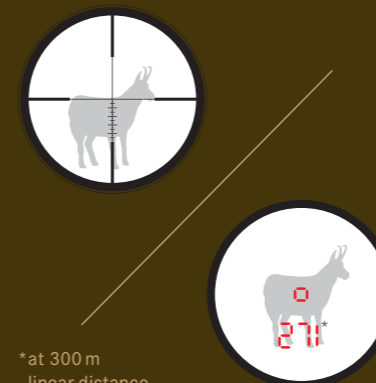

Geovid 8 x 42 HD-B, Geovid 10 x 42 HD-B, CRF 1600-B

* at 300 m
linear distance

Application 2

When using a reticle or turret in which each graduation represents a specific distance, a precise reading of the horizontal distance is critical to a successful shot. This information is at your fingertips – and of course, as with all other applications, with automatic consideration of the incline, temperature and air pressure.