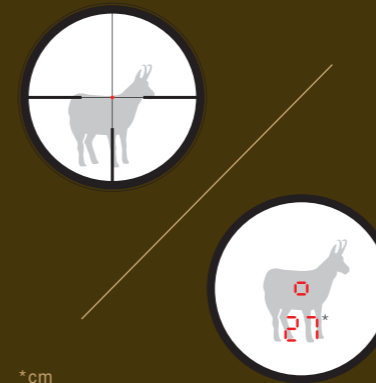

The new ABC® ballistics system. A revolution in rangefinding.

ABC® – Advanced Ballistic Compensation

Tailored to the individual needs of the hunter, ABC® offers three ballistic applications to choose from:

* cm

Application 1

If you use a classic hunting reticle, the point-of-impact correction is calculated on the basis of the holdover value. So in addition to the range to your target, you are given the elevation above the target – in inches or centimetres – to compensate for bullet trajectory. As the value is always calculated in relation to your target, you always know exactly how much higher you need to aim.

Geovid 8 x 42 HD-B, Geovid 10 x 42 HD-B, CRF 1600-B