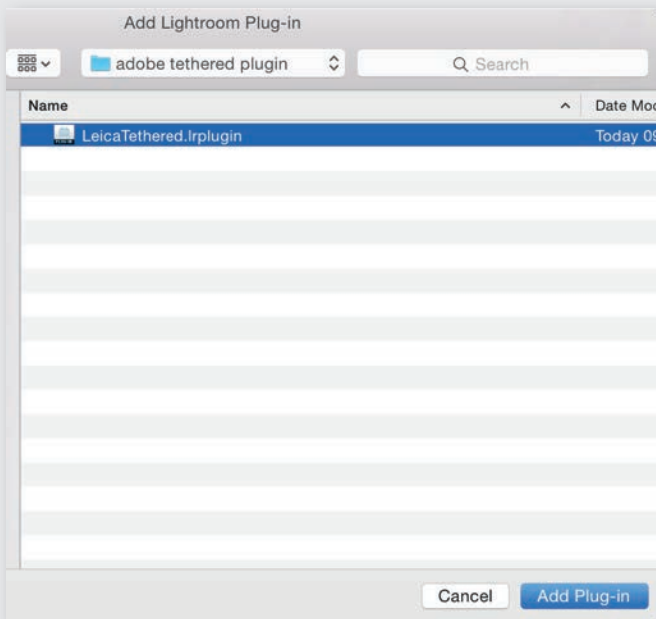

FEATURES:

- Transfer images for direct control in Adobe Photoshop Lightroom
- Remote control the shutter release
- Display exposure information in Adobe Photoshop Lightroom

SYSTEM REQUIREMENTS:

- Leica S (Typ 007)
 - Leica S/S-E (Typ 006)
 - Leica S2
 - Leica SL (Typ 601)
 - Leica M/M-P (Typ 240)
 - Leica M Monochrom (Typ 246)
-
- Leica USB cable
 - USB2.0 port or higher (USB3.0 port with Leica S (Typ 007) recommended for highest speed and stability)
 - Adobe Photoshop Lightroom (min. 6.2 or CC)
 - Mac OS X (10.10 or higher)

INSTALLATION

1. STEP

Download the file “LeicaTethered.Irplugin” to your hard disk

2. STEP

Start Adobe Photoshop Lightroom

3. STEP

Start: File/Plug-in Manager

4. STEP

Add Plug-in

6. STEP

Check, if Leica Tethered Plug-in is listed and enabled

7. STEP

Start Adobe Photoshop Lightroom Tethered Workflow

1. Connect the camera with your computer via USB cable.
2. Switch the camera on.
3. Start Adobe Photoshop Lightroom
4. Setup tethered shooting.