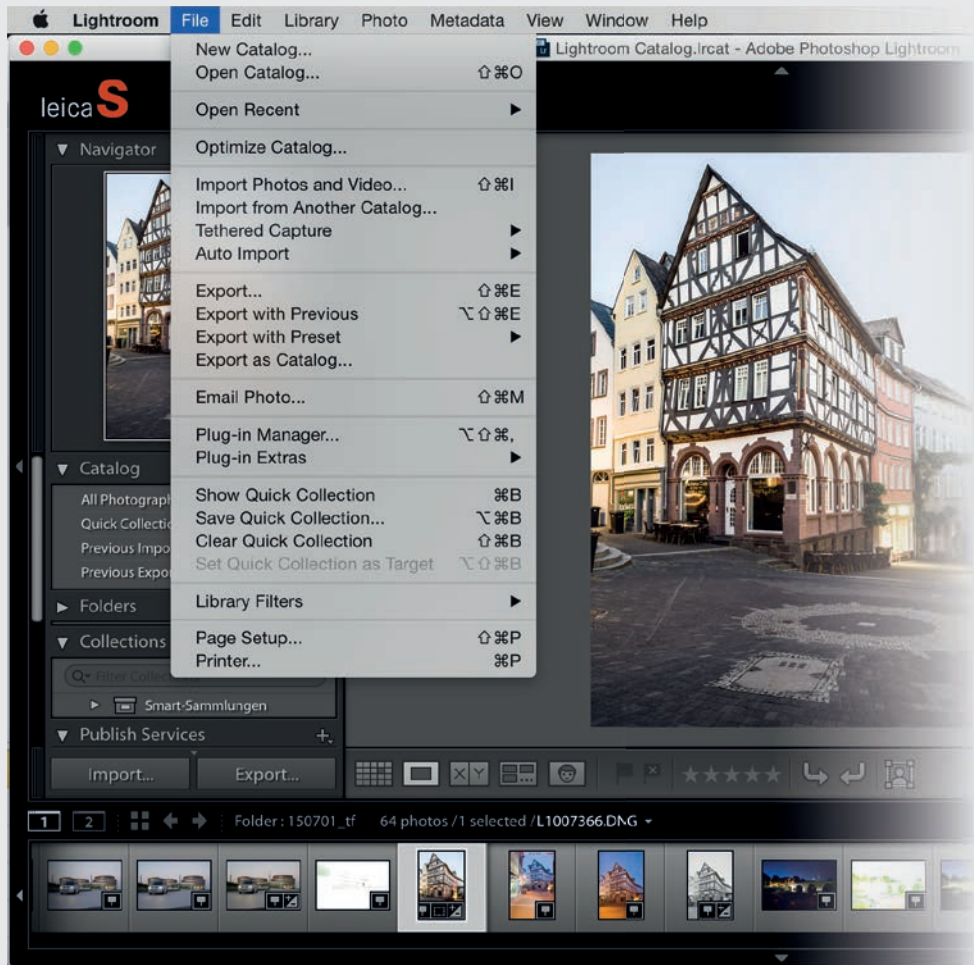

INSTALLATION

1. STEP

Download the file “LeicaTethered.Irplugin” to your hard disk

2. STEP

Start Adobe Photoshop Lightroom

3. STEP

Start: File/Plug-in Manager

4. STEP