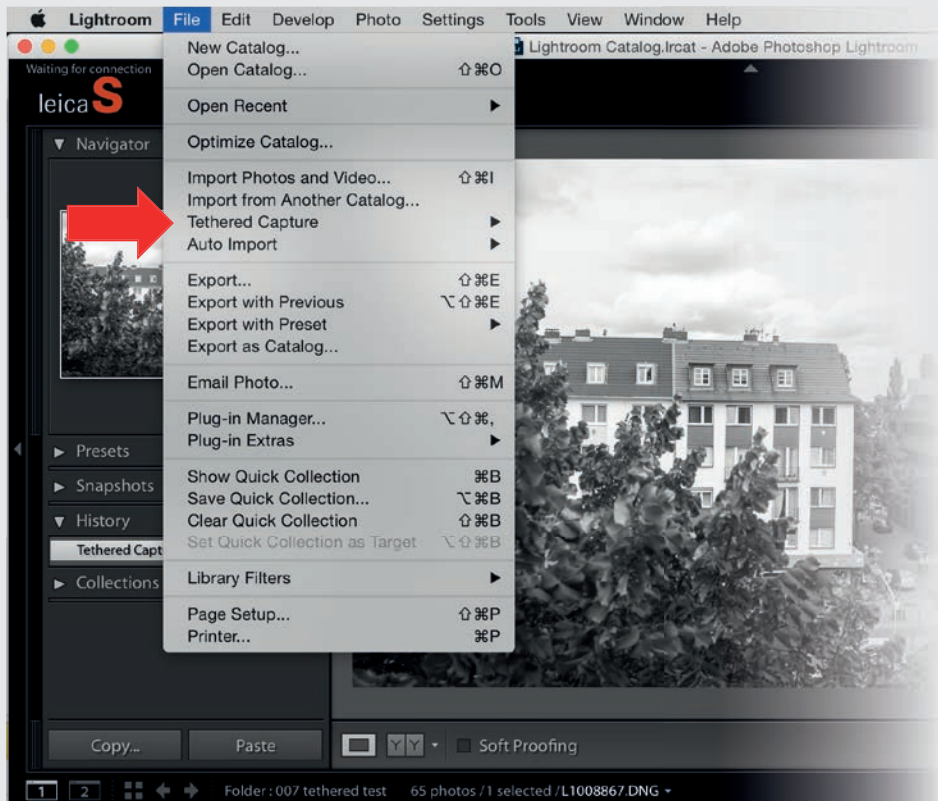

Add Plug-in

6. STEP

Check, if Leica Tethered Plug-in is listed and enabled

7. STEP

Start Adobe Photoshop Lightroom Tethered Workflow

1. Connect the camera with your computer via USB cable.
2. Switch the camera on.
3. Start Adobe Photoshop Lightroom
4. Setup tethered shooting.

Tethered Capture Settings

Session

Session Name:

Segment Photos By Shots

Naming

Sample: IMG_0001.DNG

Template:

Destination