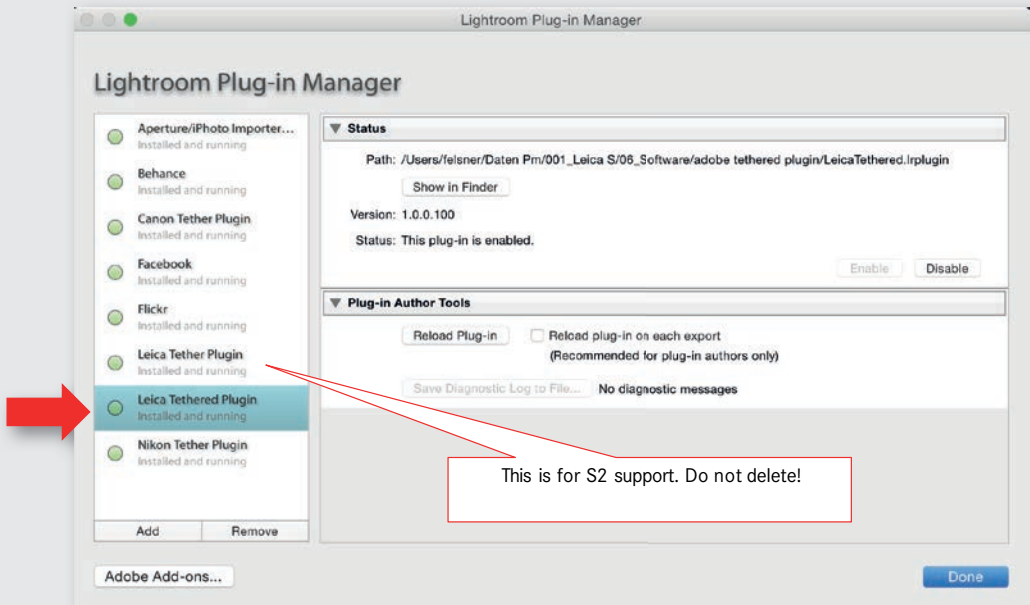

FEATURES:

- Transfer images for direct control in Adobe Photoshop Lightroom
- Remote control the shutter release
- Display exposure information in Adobe Photoshop Lightroom

SYSTEM REQUIREMENTS:

- Leica S (Typ 007)
 - Leica S/S-E (Typ 006)
 - Leica S2
 - Leica SL (Typ 601)
 - Leica M/M-P (Typ 240)
 - Leica M Monochrom (Typ 246)
-
- Leica USB cable
 - USB2.0 port or higher (USB3.0 port with Leica S (Typ 007) recommended for highest speed and stability)
 - Adobe Photoshop Lightroom (min. 6.2 or CC)
 - Mac OS X (10.10 or higher)

INSTALLATION

1. STEP

Download the file “LeicaTethered.Irplugin” to your hard disk

2. STEP

Start Adobe Photoshop Lightroom

3. STEP

Start: File/Plug-in Manager

4. STEP

Add Plug-in

6. STEP

Check, if Leica Tethered Plug-in is listed and enabled

7. STEP

Start Adobe Photoshop Lightroom Tethered Workflow

1. Connect the camera with your computer via USB cable.
2. Switch the camera on.
3. Start Adobe Photoshop Lightroom
4. Setup tethered shooting.