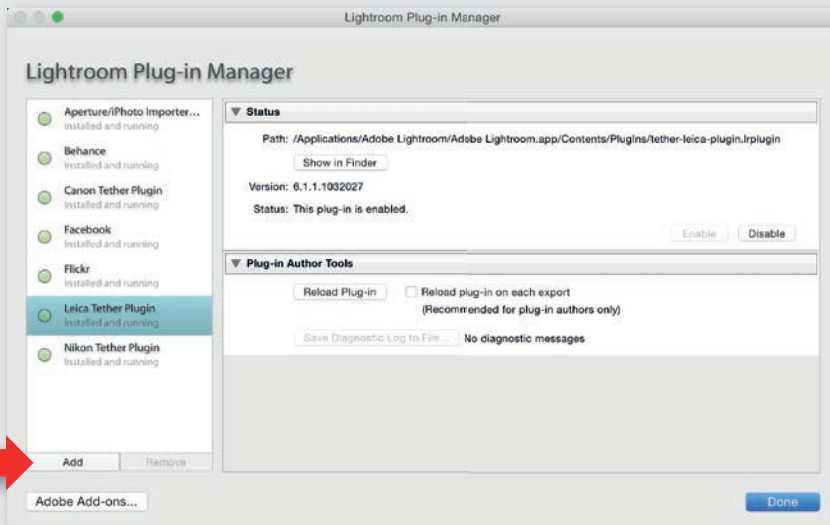

FEATURES:

- Transfer images for direct control in Adobe Photoshop Lightroom
- Remote control the shutter release
- Display exposure information in Adobe Photoshop Lightroom

SYSTEM REQUIREMENTS:

- Leica S (Typ 007)
 - Leica S/S-E (Typ 006)
 - Leica S2
 - Leica SL (Typ 601)
 - Leica M/M-P (Typ 240)
 - Leica M Monochrom (Typ 246)
-
- Leica USB cable
 - USB2.0 port or higher (USB3.0 port with Leica S (Typ 007) recommended for highest speed and stability)
 - Adobe Photoshop Lightroom (min. 6.2 or CC)
 - Mac OS X (10.10 or higher)

INSTALLATION

1. STEP

Download the file “LeicaTethered.Irplugin” to your hard disk

2. STEP

Start Adobe Photoshop Lightroom

3. STEP

Start: File/Plug-in Manager

4. STEP

Add Plug-in

6. STEP

Check, if Leica Tethered Plug-in is listed and enabled

7. STEP

Start Adobe Photoshop Lightroom Tethered Workflow

1. Connect the camera with your computer via USB cable.
2. Switch the camera on.
3. Start Adobe Photoshop Lightroom
4. Setup tethered shooting.