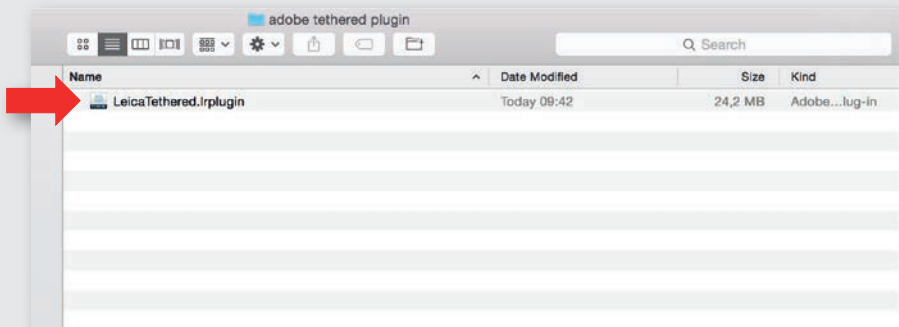

INSTALLATION

1. STEP

Download the file “LeicaTethered.Irplugin” to your hard disk

2. STEP

Start Adobe Photoshop Lightroom

3. STEP

Start: File/Plug-in Manager

4. STEP